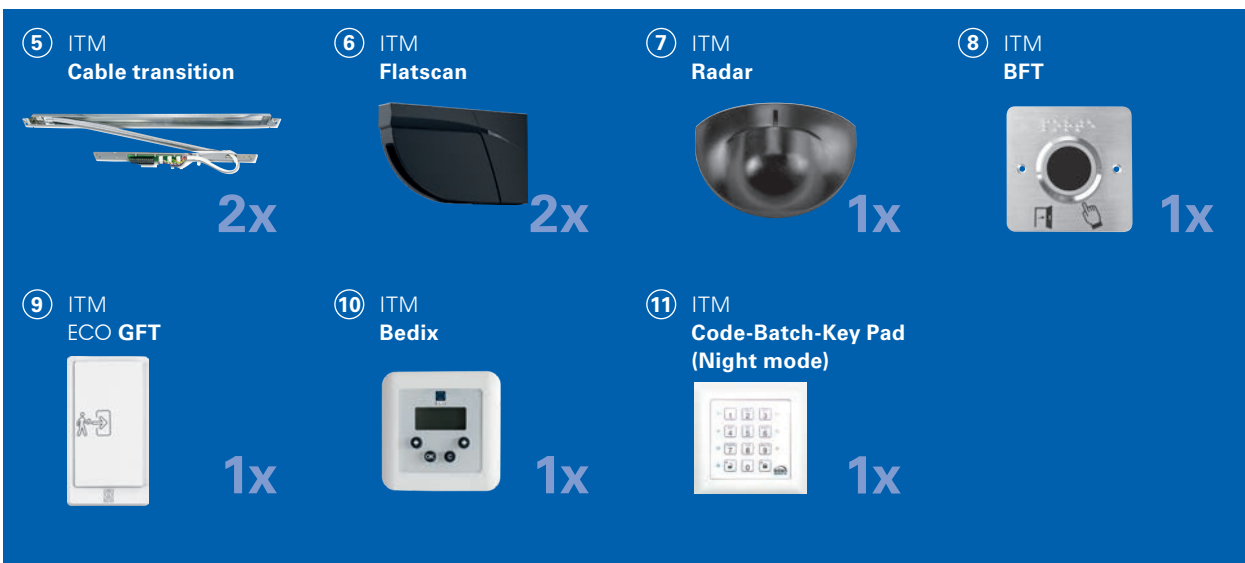

☒ PUBLIC	☒ EDUCATION
☒ HEALTHCARE	☐ INDUSTRY
☐ OFFICE	☐ RESIDENTIAL
☐ TRANSPORT	☒ HOTEL

STANDARDS:

EN 16034, EN 14846,
EN 179, EN 1935,
EN 16005, DIN 18263-4,
DIN 18040, DIN 18273

ECO Configurator

Find more information here or get in touch with us directly:

→ bit.ly/2QjfOMh