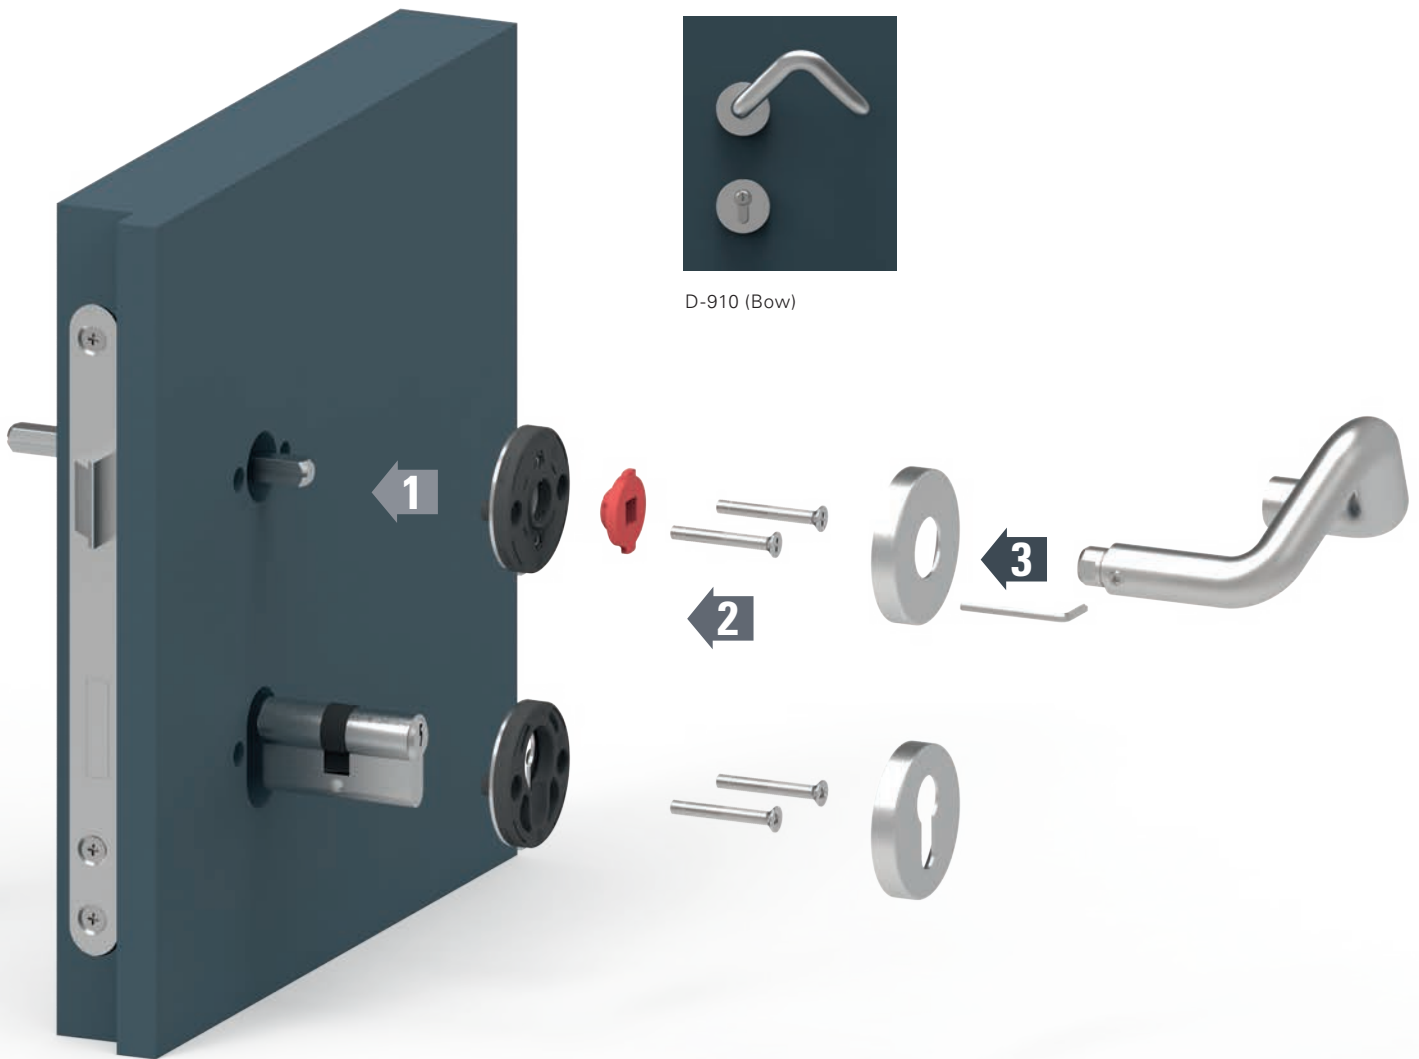

Classification key EN 1906

F =

4	7	-	B1	1	4	0	A
---	---	---	----	---	---	---	---

EN 1906 **DIN 18273** **EN 179** **DIN 18 257**

Version: Stainless steel

EASY AND CONVENIENT RETROFITTING

Every ECO OGL Click handle can be replaced with a hygiene handle of choice by simple disassembly and our fast tool-free click on mounting.

D-910 (Bow)

COMFORTABLE FAST MOUNTING

STEP
1

Push square pin into lock nut.

STEP
2

Slide the plastic base roses over the square pin and screw them. A coloured centering guide is included in every set.

STEP
3

Press on the cover rose, put on the handle and snap it into place with an audible **click**. Tighten the headless screw, done!

Aesthetic - simple - secure **Randi-Line® L-Bow**

The Concept

The importance of good hand hygiene has increased in recent months. For this reason, door handles are in focus more than ever. The fact that they are touched by different people poses a potential risk of spreading viruses and bacteria. With this in mind, the Danish architect and designer Mads Miltersen has realized his product idea.

An aesthetic and simple handle-attachment that enables a hands-free door operation. It can be retrofitted to existing handles without any tools.

Randi-Line L-Bow

The L-Bow is made of a special hard rubber and is assembled on the handle with a simple Click-System. Installation is done in the shortest possible time and requires no specialist knowledge. For cleaning, the L-Bow can be easily and quickly removed without any residues.