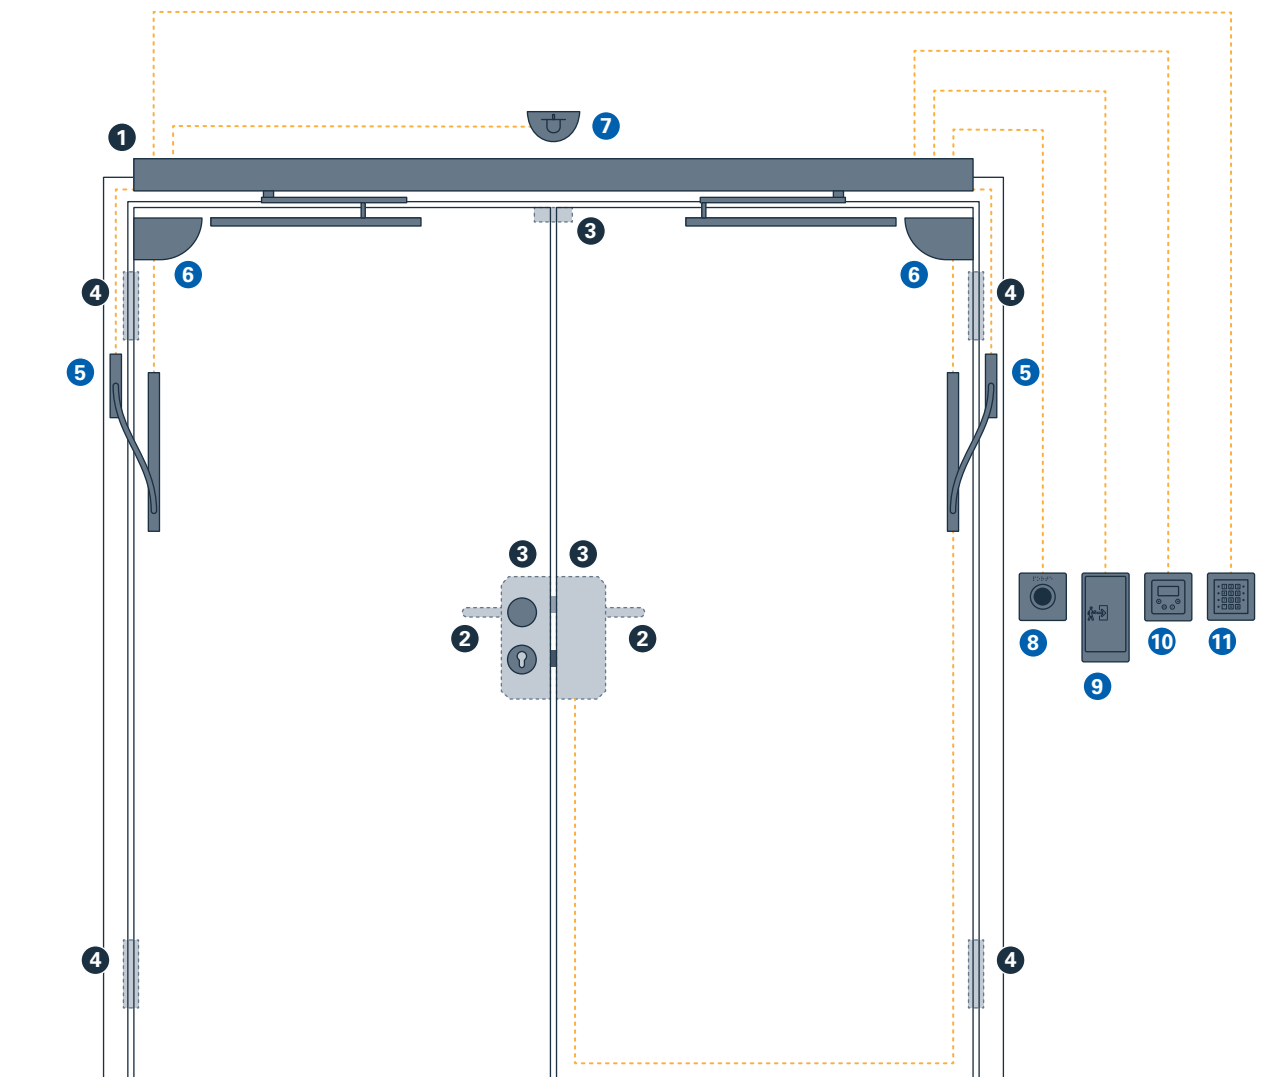

DOUBLE-LEAF WOODEN DOOR FUNCTIONAL DOOR SOLUTION

PROTECT Touch free

- mechatronic solution
- with fire and smoke protection function
- with partial panic function
- available in various surfaces
- accessible solution
- multi-functional usability
- tested and approved technique

View: Hinge-opposite side