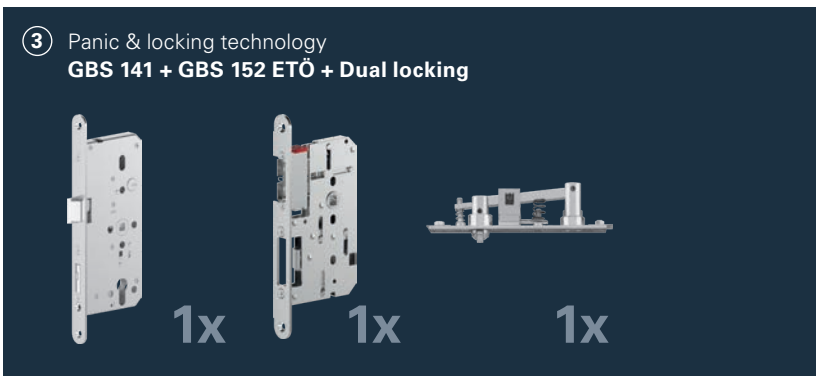

☒ PUBLIC	☒ EDUCATION
☒ HEALTHCARE	☐ INDUSTRY
☐ OFFICE	☐ RESIDENTIAL
☐ TRANSPORT	☒ HOTEL

STANDARDS:

EN 16034, EN 14846,
EN 179, EN 1935,
EN 16005, DIN 18263-4,
DIN 18040, DIN 18273

ECO Configurator

Find more information here or get in touch with us directly:

→ bit.ly/2QjfOMh