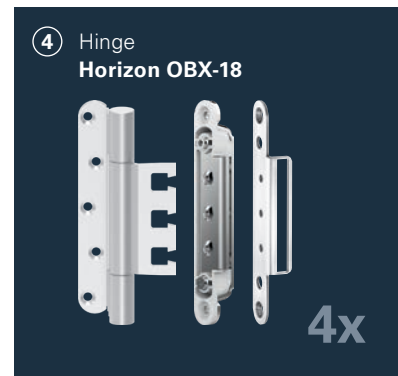

☒ PUBLIC	☒ EDUCATION
☒ HEALTHCARE	☐ INDUSTRY
☐ OFFICE	☐ RESIDENTIAL
☐ TRANSPORT	☒ HOTEL

STANDARDS:

EN 16034, EN 14846,
EN 179, EN 1935,
EN 16005, DIN 18263-4,
DIN 18040, DIN 18273

ECO Configurator

Find more information here or get in touch with us directly:

→ bit.ly/2QjfOMh