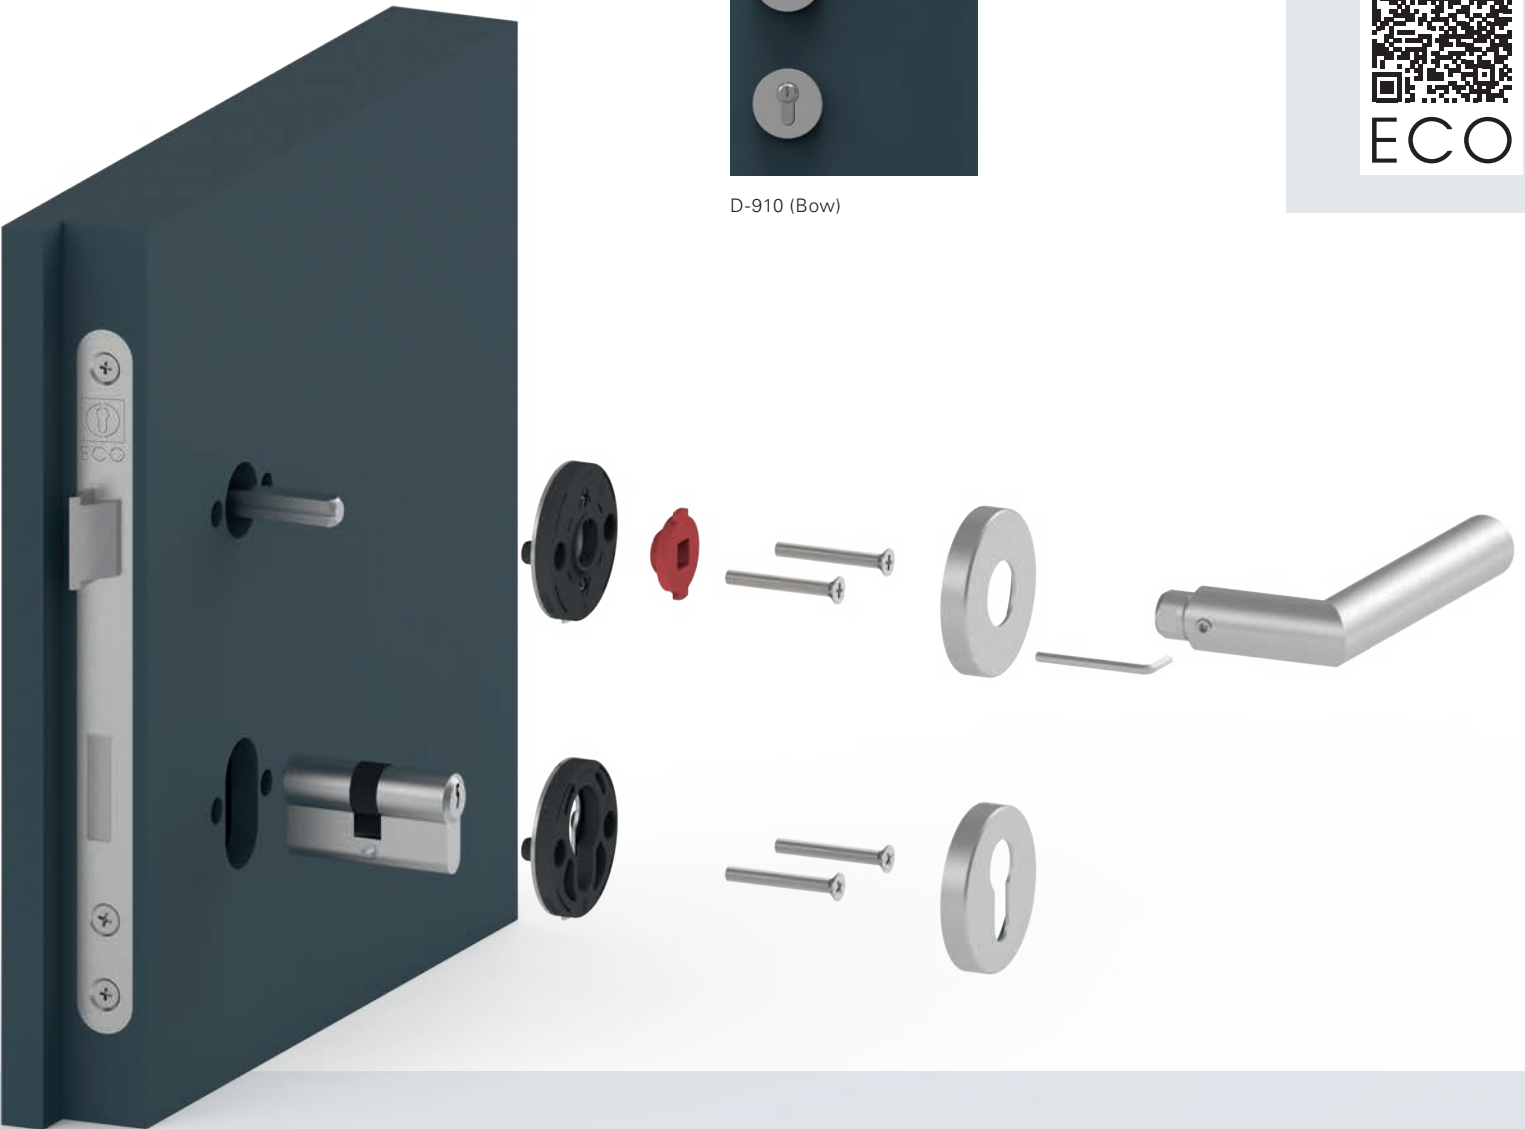

Material

ER

Door types

Object types

- ☒ PUBLIC
- ☒ EDUCATION
- ☒ HEALTHCARE
- ☒ INDUSTRY
- ☒ OFFICE
- ☒ RESIDENTIAL
- ☒ TRANSPORT
- ☒ HOTEL

Classification key EN 1906

F =

4	7	-	B1	1	4	0	A

EN 1906 **DIN 18273** **EN 179** **DIN 18 257**

Version: Stainless steel