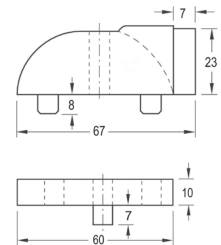

Execution	Ground stopper BS 64	Spacing plate for BS 64
Article number	5030035065	5030035067

Ground stopper BS 65

Material: Stainless steel 1.4301 / object suitable
Finish satin brushed. Incl. fixing material