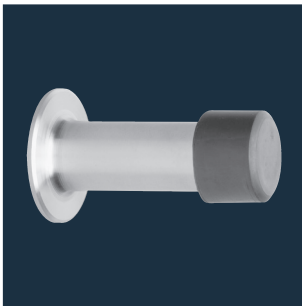

Wall stopper WS 76

Material: Stainless steel 1.4301.
Finish satin brushed. Incl. standard fixing material

Execution	Wall stopper WS 76
Article number	257007.46