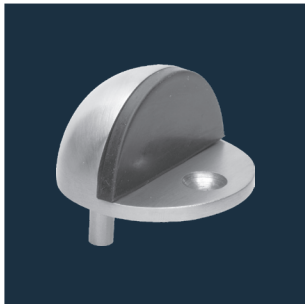

ECO Door stop

Product information

■ SYSTEM TECHNOLOGY FOR THE DOOR

Ground stoppers

Ground stopper BS 44

Material: Stainless steel 1.4301
Finish satin brushed. Incl. standard fixing material

Execution	Ground stopper BS 44
Article number	257001.46

Ground stopper BS 45

Material: Stainless steel 1.4301
Finish satin brushed. Incl. standard fixing material

Execution	Ground stopper BS 45
Article number	257002.46

Ground stopper BS 64

Material: Stainless steel 1.4301 / object suitable
Finish satin brushed. Incl. fixing material

Execution	Ground stopper BS 64	Spacing plate for BS 64
Article number	5030035065	5030035067

Ground stopper BS 65

Material: Stainless steel 1.4301 / object suitable
Finish satin brushed. Incl. fixing material

Execution	Ground stopper BS 65	Spacing plate for BS 65 13 mm hoch (lacquered black)
Article number	257009.46	25701214

Wall stoppers

Wall stopper WS 46

Material: Stainless steel 1.4301
Finish satin brushed. Incl. standard fixing material