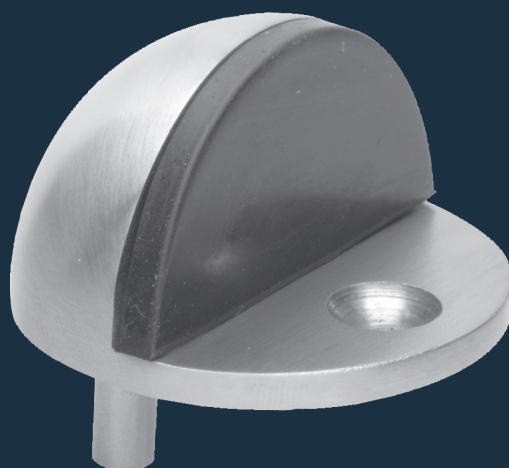

ECO Door stop

Product information

■ SYSTEM TECHNOLOGY FOR THE DOOR

Ground stoppers

Ground stopper BS 44

Material: Stainless steel 1.4301
Finish satin brushed. Incl. standard fixing material

Execution	Ground stopper BS 44
Article number	257001.46

Ground stopper BS 45

Material: Stainless steel 1.4301
Finish satin brushed. Incl. standard fixing material

Execution	Ground stopper BS 45
Article number	257002.46

Ground stopper BS 64

Material: Stainless steel 1.4301 / object suitable
Finish satin brushed. Incl. fixing material

Execution	Ground stopper BS 64	Spacing plate for BS 64
Article number	5030035065	5030035067

Ground stopper BS 65

Material: Stainless steel 1.4301 / object suitable
Finish satin brushed. Incl. fixing material

Execution	Ground stopper BS 65	Spacing plate for BS 65 13 mm hoch (lacquered black)
Article number	257009.46	25701214

Wall stoppers

Wall stopper WS 46

Material: Stainless steel 1.4301
Finish satin brushed. Incl. standard fixing material