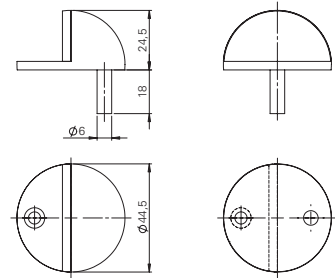

ECO Door stop

Product information

■ SYSTEM TECHNOLOGY FOR THE DOOR

Ground stoppers

Ground stopper BS 44

Material: Stainless steel 1.4301
Finish satin brushed. Incl. standard fixing material

Execution	Ground stopper BS 44
Article number	257001.46

Execution	Ground stopper BS 64	Spacing plate for BS 64
Article number	5030035065	5030035067

Ground stopper BS 65

Material: Stainless steel 1.4301 / object suitable
Finish satin brushed. Incl. fixing material