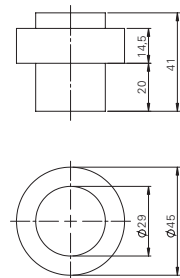

Ground stopper BS 64

Material: Stainless steel 1.4301 / object suitable
Finish satin brushed. Incl. fixing material

Execution	Ground stopper BS 64	Spacing plate for BS 64
Article number	5030035065	5030035067