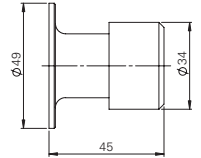

Wall stopper WS 76

Material: Stainless steel 1.4301.
Finish satin brushed. Incl. standard fixing material

Execution	Wall stopper WS 76
Article number	257007.46