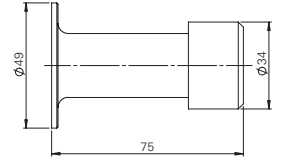

Execution	Wall stopper WS 46
Article number	257008.46

Wall stopper WS 76

Material: Stainless steel 1.4301.
Finish satin brushed. Incl. standard fixing material

Execution	Wall stopper WS 76
Article number	257007.46