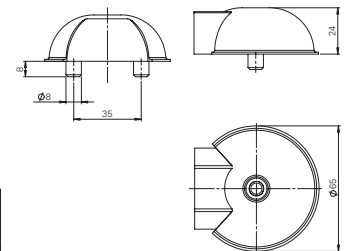

Ground stopper BS 65

Material: Stainless steel 1.4301 / object suitable
Finish satin brushed. Incl. fixing material

Execution	Ground stopper BS 65	Spacing plate for BS 65 13 mm hoch (lacquered black)
Article number	257009.46	25701214