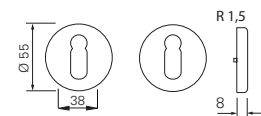

- Complete set incl. steel ground rose and screws
- Edge radius: 1,5
- Door thickness TS: 38 - 45 mm
- Rose depth: 8 mm
- Further door thicknesses on request

Execution	OGL Click	OGL	SGL Click
ER	5030053796	5030012574	5030053314
AI	5030053797	5030012623	5030053795

Rose set with BB-hole

Material: Stainless steel satin brushed or Aluminium F1

- Complete set incl. steel ground rose and screws
- Edge radius: 1,5
- Door thickness TS: 38 - 45 mm
- Rose depth: 8 mm
- Further door thicknesses on request

Execution	OGL Click	OGL	SGL Click
ER	5030053799	5030013849	5030053804
AI	5030053800	5030012612	5030053803

Rose set UG

Material: Stainless steel satin brushed or Aluminium F1

- Complete set incl. steel ground rose and screws
- Kantenradius: 1,5
- Door thickness TS: 38 - 45 mm
- Rose depth: 8 mm
- Further door thicknesses on request

Execution	OGL Click	OGL / SGL Click
ER	5030053854	5030012606
AI	5030053856	5030012635

WC-Set AV

Material: Stainless steel

- Complete set incl. spindle and screws
- Edge radius: 1,5
- Rose depth: 8 mm
- Door thickness: OGL Click: 38 - 42 mm, OGL / SGL Click: 38 - 43 mm
- Further door thicknesses on request