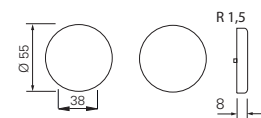

Rose set with BB-hole

Material: Stainless steel satin brushed or Aluminium F1

- Complete set incl. steel ground rose and screws
- Edge radius: 1,5
- Door thickness TS: 38 - 45 mm
- Rose depth: 8 mm
- Further door thicknesses on request

Execution	OGL Click	OGL	SGL Click
ER	5030053799	5030013849	5030053804
AI	5030053800	5030012612	5030053803

Rose set UG

Material: Stainless steel satin brushed or Aluminium F1

- Complete set incl. steel ground rose and screws
- Kantenradius: 1,5
- Door thickness TS: 38 - 45 mm
- Rose depth: 8 mm
- Further door thicknesses on request

Execution	OGL Click	OGL	SGL Click
ER	5030053801	5030013850	5030053805
AI	5030053802	5030012615	5030053806

WC-Set SK

Material: Stainless steel

- Complete set incl. spindle and screws
- Edge radius: 1,5
- Rose depth: 9 mm
- Door thickness: OGL Click: 38 - 42 mm, OGL / SGL Click: 38 - 43 mm
- Further door thicknesses on request

Execution	OGL Click	OGL / SGL Click
ER	5030053854	5030012606
AI	5030053856	5030012635

WC-Set AV

Material: Stainless steel

- Complete set incl. spindle and screws
- Edge radius: 1,5
- Rose depth: 8 mm
- Door thickness: OGL Click: 38 - 42 mm, OGL / SGL Click: 38 - 43 mm
- Further door thicknesses on request