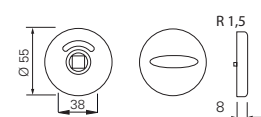

Execution	OGL Click	OGL / SGL Click
ER	5030053860	5030012597
AI	5030053861	5030012633