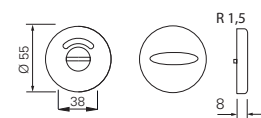

Rose set with BB-hole

Material: Stainless steel satin brushed or Aluminium F1

- Complete set incl. steel ground rose and screws
- Edge radius: 1,5
- Door thickness TS: 38 - 45 mm
- Rose depth: 8 mm
- Further door thicknesses on request

Execution	OGL Click	OGL	SGL Click
ER	5030053799	5030013849	5030053804
AI	5030053800	5030012612	5030053803

Rose set UG

Material: Stainless steel satin brushed or Aluminium F1

- Complete set incl. steel ground rose and screws
- Kantenradius: 1,5
- Door thickness TS: 38 - 45 mm
- Rose depth: 8 mm
- Further door thicknesses on request

Execution	OGL Click	OGL	SGL Click
ER	5030053801	5030013850	5030053805
AI	5030053802	5030012615	5030053806

WC-Set SK

Material: Stainless steel

- Complete set incl. spindle and screws
- Edge radius: 1,5
- Rose depth: 9 mm
- Door thickness: OGL Click: 38 - 42 mm, OGL / SGL Click: 38 - 43 mm
- Further door thicknesses on request

Execution	OGL Click	OGL / SGL Click
ER	5030053854	5030012606
AI	5030053856	5030012635

WC-Set AV

Material: Stainless steel

- Complete set incl. spindle and screws
- Edge radius: 1,5
- Rose depth: 8 mm
- Door thickness: OGL Click: 38 - 42 mm, OGL / SGL Click: 38 - 43 mm
- Further door thicknesses on request