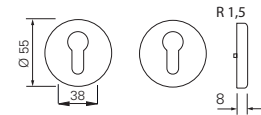

- Complete set incl. steel ground rose and screws
- Edge radius: 1,5
- Door thickness TS: 38 - 45 mm
- Rose depth: 8 mm
- Further door thicknesses on request

Execution	OGL Click	OGL	SGL Click
ER	5030053796	5030012574	5030053314
AI	5030053797	5030012623	5030053795

Rose set with BB-hole

Material: Stainless steel satin brushed or Aluminium F1

- Complete set incl. steel ground rose and screws
- Edge radius: 1,5
- Door thickness TS: 38 - 45 mm
- Rose depth: 8 mm
- Further door thicknesses on request

Execution	OGL Click	OGL	SGL Click
ER	5030053799	5030013849	5030053804
AI	5030053800	5030012612	5030053803

Rose set UG

Material: Stainless steel satin brushed or Aluminium F1

- Complete set incl. steel ground rose and screws
- Kantenradius: 1,5
- Door thickness TS: 38 - 45 mm
- Rose depth: 8 mm
- Further door thicknesses on request

Execution	OGL Click	OGL / SGL Click
ER	5030053854	5030012606
AI	5030053856	5030012635

WC-Set AV

Material: Stainless steel

- Complete set incl. spindle and screws
- Edge radius: 1,5
- Rose depth: 8 mm
- Door thickness: OGL Click: 38 - 42 mm, OGL / SGL Click: 38 - 43 mm
- Further door thicknesses on request