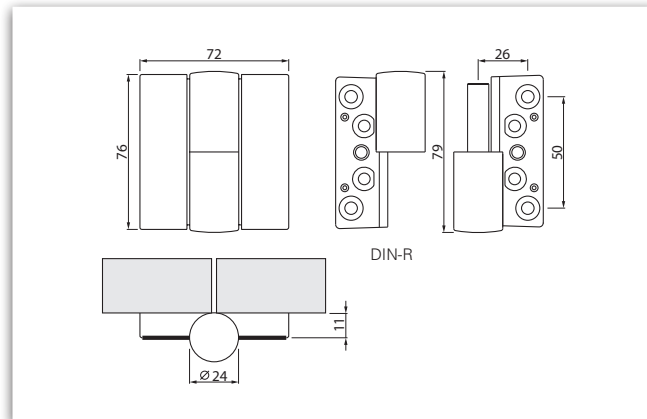

### ■ SYSTEM TECHNOLOGY FOR THE DOOR

Product characteristics		
Execution	24 / 21	-
	24 / 28	■
Steel insert	3 mm	■
Two-piece with two nylon caps		■
Concealed fastening		■
Matching washers (available as accessories)	1 mm	-
	2 mm	-
	3 mm	■
■ Yes – No □ on request		

		
White RAL 9010*	Dark grey RAL 7030 / 7038*	Red RAL 3003*
		
Dark blue RAL 5011 / 5013*	Blue RAL 5002*	Black RAL 9005*

\*RAL colour similar. Colour range see following page.

Dimensioning

Ku

Nylon hinge for unrebated doors	Article number	Description	Material
<b>Nylon hinge</b>	260350	24 / 28 DIN-R	Nylon
<b>Nylon hinge</b>	260355	24 / 28 DIN-L	Nylon
<b>Washer</b>	260383	3 mm / DIN-R	
<b>Washer</b>	260384	3 mm / DIN-L	