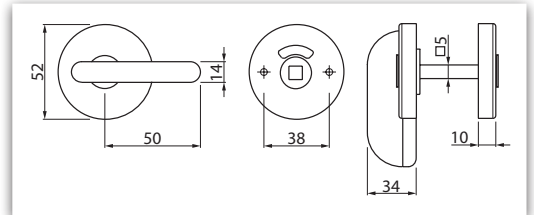

Dimensioning