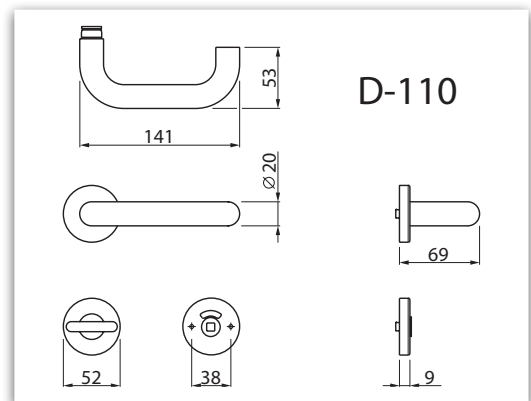

## ■ SYSTEM TECHNOLOGY FOR THE DOOR

Product characteristics		
Utilization category class		-
Lever with continuous steel core		■
Lever diametre	20 mm	■
Nylon base with positioning studs		■
Lever with fixable bearing		-
Spindle	7 mm	□
	8 mm	■
	8,5 mm	□
Concealed, continuous screw connection		■

Dimensioning

\*RAL colour similar. Colour range see following page.

D-110	Article number	Ø	∅	Outer square	Material
D-110.Ku.DD.WC	150670	20 mm	8 mm		Nylon

## WC-handle for bathroom doors and sanitary partitions ■ Nylon

Product characteristics		
Utilization category class 3	<b>EN 1906</b>	■
Lever with continuous steel core		■
Lever diameter	23 mm	■
Nylon base with positioning studs		■
Lever with fixable bearing		■
Spindle	7 mm	□
	8 mm	■
	8,5 mm	□
Concealed, continuous screw connection		■
■ Yes – No □ on request		

Dimensioning