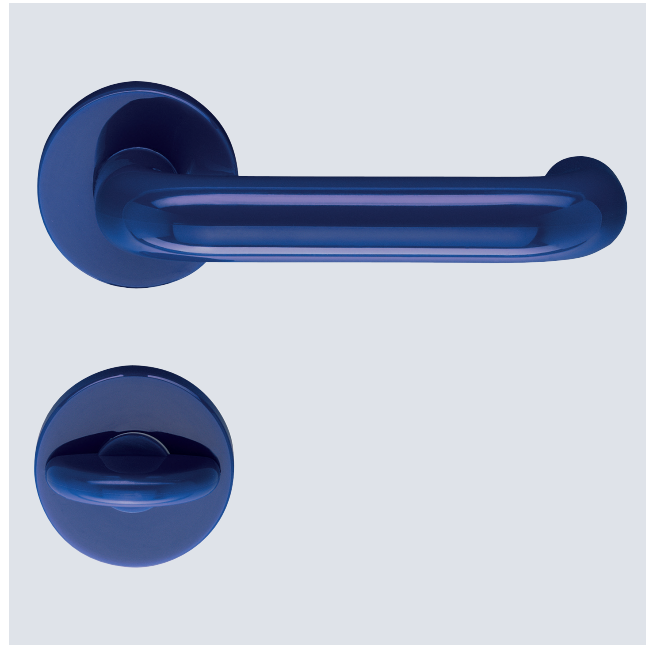

# Handle sets for bathroom doors and sanitary partitions (Nylon)

Product information

## ■ SYSTEM TECHNOLOGY FOR THE DOOR

Product characteristics		
Utilization category class		-
Lever with continuous steel core		■
Lever diametre	20 mm	■
Nylon base with positioning studs		■
Lever with fixable bearing		-
Spindle	7 mm	□
	8 mm	■
	8,5 mm	□
Concealed, continuous screw connection		■

■ Yes - No □ on request

**Description**

- Available for all common partition wall-/ door thicknesses
- Complete with WC lock and red / white indicator
- Emergency opening via 8 mm external spindle
- Coin opening slot on request
- Also available BB, PZ and lever/knob version
- Other colours on request
- Appropriate drill template available, (Art.-No. 930317)
- WC version with 5 mm, 6 mm or 8 mm square spindle available on request
- Square spindle inset in handle

## WC-handle for bathroom doors and sanitary partitions ■ Nylon

Product characteristics		
Utilization category class 3	<b>EN 1906</b>	■
Lever with continuous steel core		■
Lever diameter	23 mm	■
Nylon base with positioning studs		■
Lever with fixable bearing		■
Spindle	7 mm	□
	8 mm	■
	8,5 mm	□
Concealed, continuous screw connection		■
■ Yes – No □ on request		