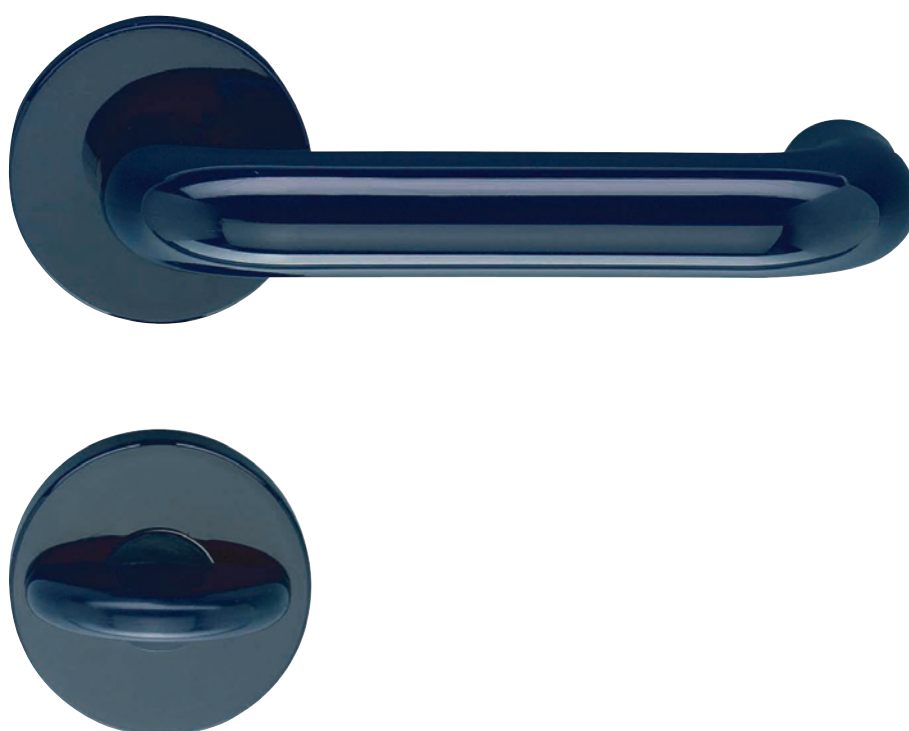

# Handle sets for bathroom doors and sanitary partitions (Nylon)

Product information

## ■ SYSTEM TECHNOLOGY FOR THE DOOR

Product characteristics		
Utilization category class		-
Lever with continuous steel core		■
Lever diametre	20 mm	■
Nylon base with positioning studs		■
Lever with fixable bearing		-
Spindle	7 mm	□
	8 mm	■
	8,5 mm	□
Concealed, continuous screw connection		■

■ Yes - No □ on request

**Description**

- Available for all common partition wall-/ door thicknesses
- Complete with WC lock and red / white indicator
- Emergency opening via 8 mm external spindle
- Coin opening slot on request
- Also available BB, PZ and lever/knob version
- Other colours on request
- Appropriate drill template available, (Art.-No. 930317)
- WC version with 5 mm, 6 mm or 8 mm square spindle available on request
- Square spindle inset in handle

## WC-handle for bathroom doors and sanitary partitions ■ Nylon

Product characteristics		
Utilization category class 3	<b>EN 1906</b>	■
Lever with continuous steel core		■
Lever diameter	23 mm	■
Nylon base with positioning studs		■
Lever with fixable bearing		■
Spindle	7 mm	□
	8 mm	■
	8,5 mm	□
Concealed, continuous screw connection		■
■ Yes – No □ on request		