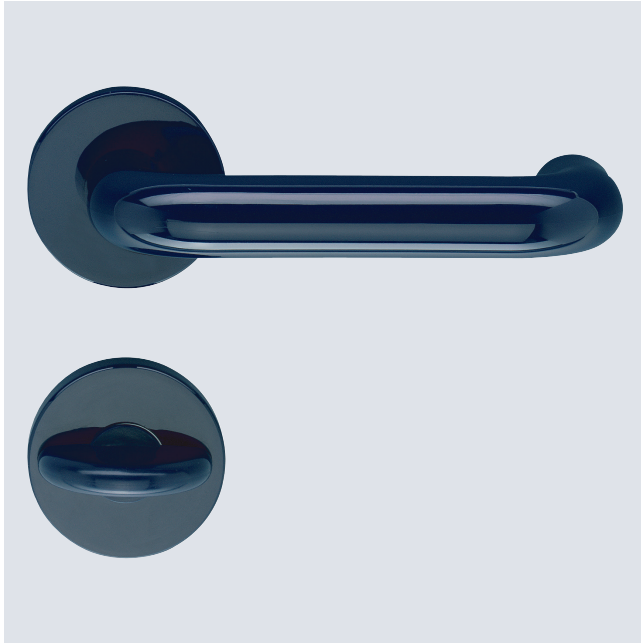

# Handle sets for bathroom doors and sanitary partitions (Nylon)

Product information

## ■ SYSTEM TECHNOLOGY FOR THE DOOR

Product characteristics		
Utilization category class		-
Lever with continuous steel core		■
Lever diametre	20 mm	■
Nylon base with positioning studs		■
Lever with fixable bearing		-
Spindle	7 mm	□
	8 mm	■
	8,5 mm	□
Concealed, continuous screw connection		■

■ Yes - No □ on request

**Description**

- Available for all common partition wall-/ door thicknesses
- Complete with WC lock and red / white indicator
- Emergency opening via 8 mm external spindle
- Coin opening slot on request
- Also available BB, PZ and lever/knob version
- Other colours on request
- Appropriate drill template available, (Art.-No. 930317)
- WC version with 5 mm, 6 mm or 8 mm square spindle available on request
- Square spindle inset in handle

## WC-handle for bathroom doors and sanitary partitions ■ Nylon

Product characteristics		
Utilization category class 3	<b>EN 1906</b>	■
Lever with continuous steel core		■
Lever diameter	23 mm	■
Nylon base with positioning studs		■
Lever with fixable bearing		■
Spindle	7 mm	□
	8 mm	■
	8,5 mm	□
Concealed, continuous screw connection		■
■ Yes – No □ on request		