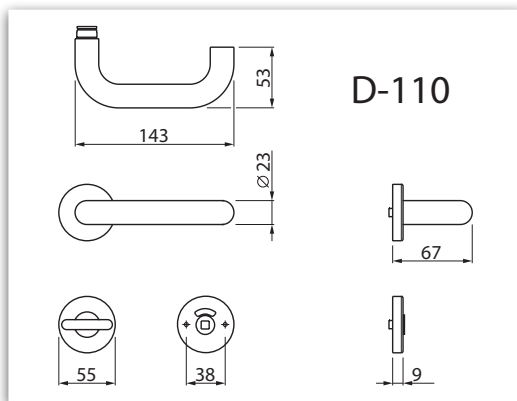

## ■ SYSTEM TECHNOLOGY FOR THE DOOR

Product characteristics		
Utilization category class		-
Lever with continuous steel core		■
Lever diametre	20 mm	■
Nylon base with positioning studs		■
Lever with fixable bearing		-
Spindle	7 mm	□
	8 mm	■
	8,5 mm	□
Concealed, continuous screw connection		■

Dimensioning

\*RAL colour similar. Colour range see following page.

D-110	Article number	Ø	∅	Outer square	Material
D-110.Ku.DD.WC	150670	20 mm	8 mm		Nylon

## WC-handle for bathroom doors and sanitary partitions ■ Nylon

Product characteristics		
Utilization category class 3	<b>EN 1906</b>	■
Lever with continuous steel core		■
Lever diameter	23 mm	■
Nylon base with positioning studs		■
Lever with fixable bearing		■
Spindle	7 mm	□
	8 mm	■
	8,5 mm	□
Concealed, continuous screw connection		■
■ Yes – No □ on request		

Dimensioning