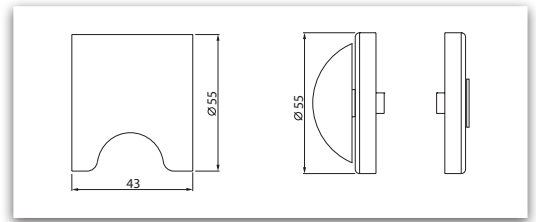

Description

- 2 knobs complete with WC locking
- Emergency opening via 8 mm external spindle
- Coin opening slot on request (SK)
- Concealed fastening
- Available for all common partition wall- / door thicknesses

ER AI