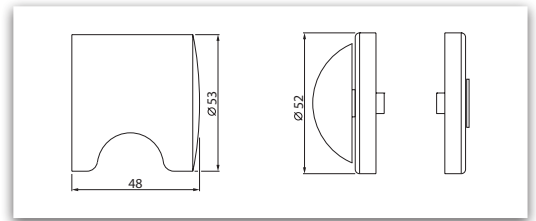

Ku

ER

Article number	Material	Execution
156031.46	Stainless steel	AV
156032.46	Stainless steel	SK