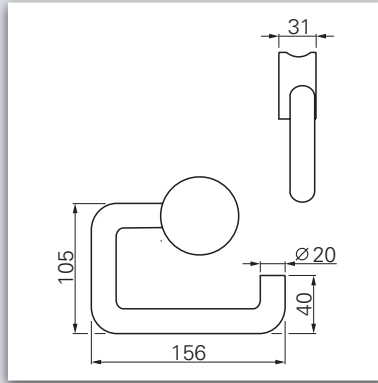

Nylon toilet roll holder

Dimensioning

- concealed screw connection
- further colours on request

White
RAL 9010*

Dark grey
RAL 7030 / 7038*

Red
RAL 3003*

Dark blue
RAL 5011 / 5013*

Blue
RAL 5002*

Black
RAL 9005*

*RAL colour similar. Colour range see following page.

	Article number	Material
Toilet role holder	260200	Nylon