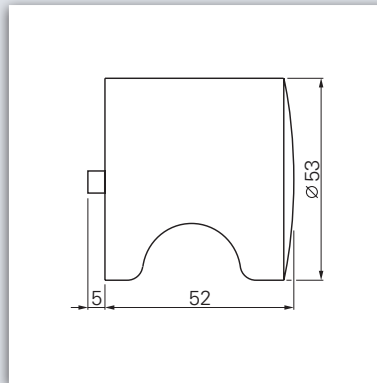

Nylon knob ■ with and without bumper

Dimensioning

- with positioning studs to prevent dislocation
- further colours on request

White
RAL 9010*

Dark grey
RAL 7030 / 7038*

Red
RAL 3003*

Dark blue
RAL 5011 / 5013*

Blue
RAL 5002*

Black
RAL 9005*

*RAL colour similar. Colour range see following page.

	Article number	Description	Material
Knob	110826	with bumper	Nylon
Knob	110825	without bumper	Nylon
Pair of knobs	110828	without bumper	Nylon