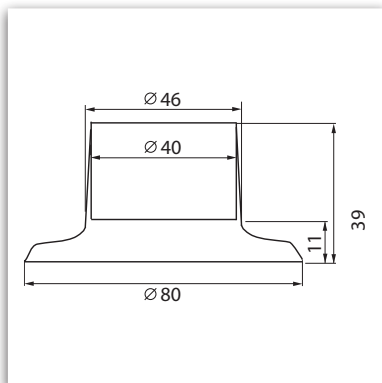

## Nylon partition element foot

Ø 40 mm

Ø 20 mm

- concealed screw connection
- further colours on request
- holder for M10 threaded screw (DIN 933) for height adjustment

White  
RAL 9010\*

Dark grey  
RAL 7030 / 7038\*

Red  
RAL 3003\*

Dark blue  
RAL 5011 / 5013\*

Blue  
RAL 5002\*

Black  
RAL 9005\*

\*RAL colour similar. Colour range see following page.

Ku

	Article number	Ø	Height	Material
<b>Partition element foot without threaded screw</b>	260068	40 mm	39 mm	Nylon
<b>Partition element foot with threaded screw (DIN 933 M10x45 bvz)</b>	260069	40 mm	39 mm	Nylon

Ku

	Article number	Ø	Height	Material
<b>Partition element foot without threaded screw</b>	260020	20 mm		Nylon
<b>Partition element foot without threaded screw</b>	260021	20 mm	79 mm	Nylon
<b>Partition element foot with threaded screw (DIN 933 M10x45 bvz)</b>	260019	20 mm	79 mm	Nylon
<b>Partition element foot without threaded screw</b>	260038	20 mm	55 mm	Nylon
<b>Partition element foot with threaded screw (DIN 933 M10x45 bvz)</b>	260099	20 mm	55 mm	Nylon