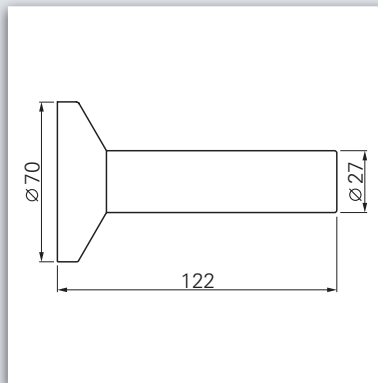

Nylon spare toilet role holder

Dimensioning

- concealed screw-on fitting strip
- wall mounting
- further colours on request

White
RAL 9010*

Dark grey
RAL 7030 / 7038*

Red
RAL 3003*

Dark blue
RAL 5011 / 5013*

Blue
RAL 5002*

Black
RAL 9005*

*RAL colour similar. Colour range see following page.

	Article number	Material
Spare toilet roll holder	260010	Nylon