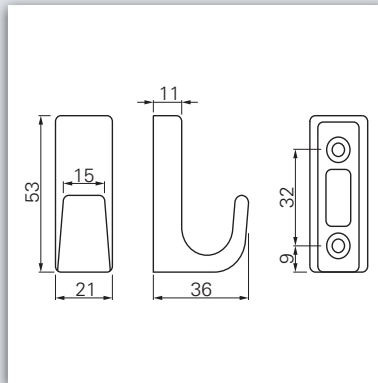

Nylon coat hook

Dimensioning

- concealed screw-on fitting strip
- further colours on request

White
RAL 9010*

Dark grey
RAL 7030 / 7038*

Red
RAL 3003*

Dark blue
RAL 5011 / 5013*

Blue
RAL 5002*

Black
RAL 9005*

*RAL colour similar. Colour range see following page.

	Article number	Material
Coat hook	260100	Nylon