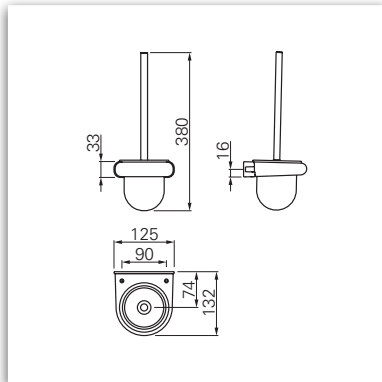

## Nylon push-pull handle ■ with or without bumper

Dimensioning

- handle diameter: 30 mm
- distance between centres: 100 mm
- with or without bumper
- simple and quick mounting
- further colours on request

Push-pull handle circular (inside) without bumper	Article number	Ø	Height	Material
Push-pull handle circular (outside)	255551	30 mm	64 mm	Nylon

**Ku**

Push-pull handle circular with bumper, with fixation	Article number	Ø	Height	Material
# 1 (TS13-30)	255580	30 mm	80 mm	Nylon

## Nylon partition element foot

Ø 40 mm

Ø 20 mm

- concealed screw connection
- further colours on request
- holder for M10 threaded screw (DIN 933) for height adjustment

White  
RAL 9010\*

Dark grey  
RAL 7030 / 7038\*

Red  
RAL 3003\*

Dark blue  
RAL 5011 / 5013\*

Blue  
RAL 5002\*

Black  
RAL 9005\*

\*RAL colour similar. Colour range see following page.

Ku

	Article number	Material brush holder
<b>WC-toilet brush set</b>	260120	Nylon
<b>Replacement brush</b>	260110.17	