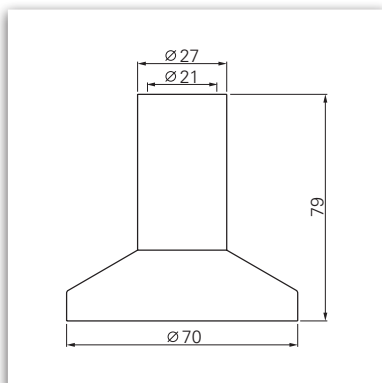

## Nylon partition element foot

Ø 40 mm

Ø 20 mm

- concealed screw connection
- further colours on request
- holder for M10 threaded screw (DIN 933) for height adjustment

White  
RAL 9010\*

Dark grey  
RAL 7030 / 7038\*

Red  
RAL 3003\*

Dark blue  
RAL 5011 / 5013\*

Blue  
RAL 5002\*

Black  
RAL 9005\*

\*RAL colour similar. Colour range see following page.

Ku

	Article number	Ø	Height	Material
<b>Partition element foot without threaded screw</b>	260068	40 mm	39 mm	Nylon
<b>Partition element foot with threaded screw (DIN 933 M10x45 bvz)</b>	260069	40 mm	39 mm	Nylon

Ku

	Article number	Ø	Height	Material
<b>Partition element foot without threaded screw</b>	260020	20 mm		Nylon
<b>Partition element foot without threaded screw</b>	260021	20 mm	79 mm	Nylon
<b>Partition element foot with threaded screw (DIN 933 M10x45 bvz)</b>	260019	20 mm	79 mm	Nylon
<b>Partition element foot without threaded screw</b>	260038	20 mm	55 mm	Nylon
<b>Partition element foot with threaded screw (DIN 933 M10x45 bvz)</b>	260099	20 mm	55 mm	Nylon