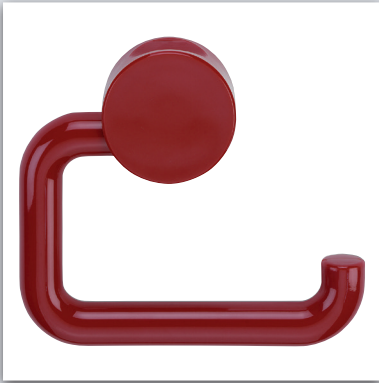

Nylon toilet roll holder

Dimensioning

- concealed screw connection
- further colours on request

White
RAL 9010*

Dark grey
RAL 7030 / 7038*

Red
RAL 3003*

Dark blue
RAL 5011 / 5013*

Blue
RAL 5002*

Black
RAL 9005*

*RAL colour similar. Colour range see following page.

	Article number	Material
Toilet role holder	260200	Nylon