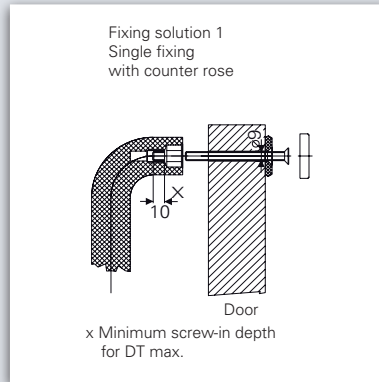

Fixing system for nylon push-pull handle

Dimensioning

- available for following door thicknesses:
- fixing set 1: 5- 20 mm
- 20- 40 mm
- 40- 60 mm
- 60- 80 mm

Ku