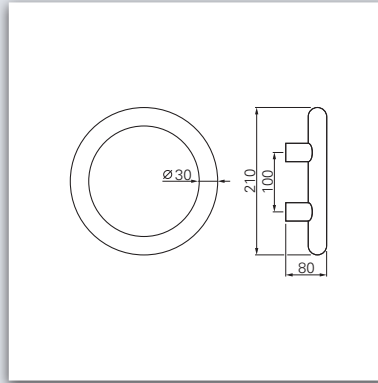

## Nylon coat hook

Dimensioning

- concealed screw-on fitting strip
- further colours on request

White  
RAL 9010\*

Dark grey  
RAL 7030 / 7038\*

Red  
RAL 3003\*

Dark blue  
RAL 5011 / 5013\*

Blue  
RAL 5002\*

## Nylon push-pull handle ■ with or without bumper

Dimensioning

- handle diameter: 30 mm
- distance between centres: 100 mm
- with or without bumper
- simple and quick mounting
- further colours on request