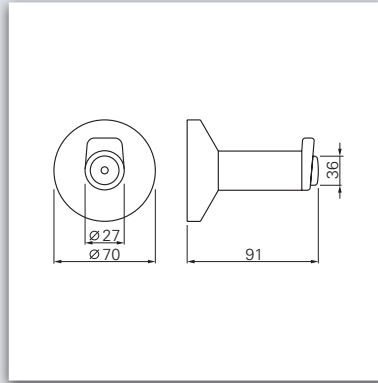

Nylon hook bumper ■ with bumper

Dimensioning

- also usable as coat hook
- with integrated wall-door bumper
- concealed screw connection
- Further colours on request

White
RAL 9010*

Dark grey
RAL 7030 / 7038*

Red
RAL 3003*

Dark blue
RAL 5011 / 5013*

Blue
RAL 5002*

Black
RAL 9005*

*RAL colour similar. Colour range see following page.

	Article number	Description	Material
Hook bumper	260030	With bumper	Nylon