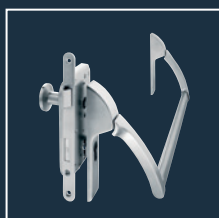

■ SYSTEM TECHNOLOGY FOR THE DOOR