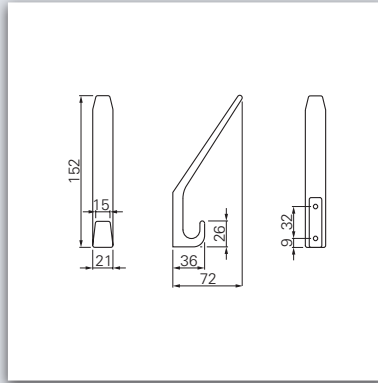

Nylon hat and coat hook

Dimensioning

- concealed screw-on fitting strip
- further colours on request

White
RAL 9010*

Dark grey
RAL 7030 / 7038*

Red
RAL 3003*

Dark blue
RAL 5011 / 5013*

Blue
RAL 5002*

Black
RAL 9005*

*RAL colour similar. Colour range see following page.

	Article number	Material
Hat and coat hook	260150	Nylon