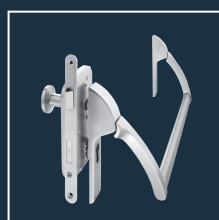

ECO GBS 12

Product information

■ SYSTEM TECHNOLOGY FOR THE DOOR

Product characteristics		
Lock type	PZ-72 (handle / knob execution)	■
	BB-72 (insert)*	■
	WC-78	■
	RZ-74	□
Backset	55	■
	60	□
	65	■
Face plate	Stainless steel	■
Face plate width	20 round (rebate)	■
	24 round (flush)	■
Hub	8 mm	■
Tested / manufactured acc. to DIN EN	DIN 18 251 EN 12 209	■
■ Yes - No □ On request *BB-insert- see following page		

Dimensioning: GBS 12

Description

- Tested acc. to **DIN EN 12 209**
- Manufactured acc. to **DIN 18251-1** Class 3
- Recommended for doors in public buildings and apartment doors
- Lock case zinc-plated
- Dead bolt and latch nickel-plated
- Hub with spring hub in wear-resistance sliding bearing
- Face plate square on request

Individual stamping possible on request and at an extra charge.

GBS 12 ■ Object lock

Face plate finish	Backset in mm	Face plate form	Face plate 20 x 235 mm / PZ-72 (handle / knob execution)		Face plate 20 x 235 mm / WC-78	
			DIN left	DIN right	DIN left	DIN right
Stainless steel	55	round	2012aha01h30308	2012aha01h30408	2012ahf01h30308	2012ahf01h30408
	65	round	2012aja01h30308	2012aja01h30408	2012ajf01h30308	2012ajf01h30408

Face plate finish	Backset in mm	Face plate form	Face plate 24 x 235 mm / PZ-72 (handle / knob execution)		Face plate 24 x 235 mm / WC-78	
			DIN left	DIN right	DIN left	DIN right
Stainless steel	55	round	2012aha01p30308	2012aha01p30408	2012ahf01p30308	2012ahf01p30408
	65	round	2012aja01p30308	2012aja01p30408	2012ajf01p30308	2012ajf01p30408