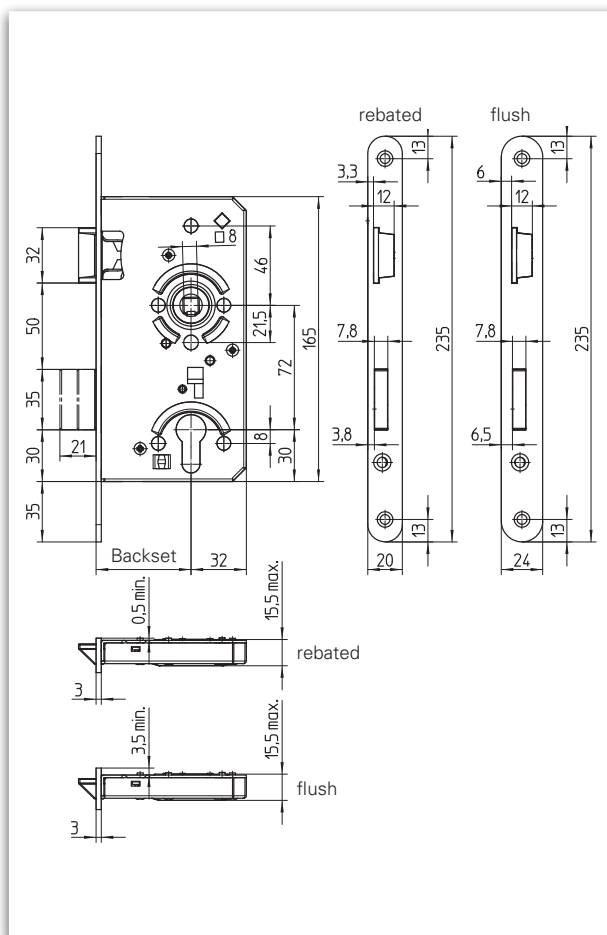

ECO GBS 12

Product information

■ SYSTEM TECHNOLOGY FOR THE DOOR

Product characteristics		
Lock type	PZ-72 (handle / knob execution)	■
	BB-72 (insert)*	■
	WC-78	■
	RZ-74	□
Backset	55	■
	60	□
	65	■
Face plate	Stainless steel	■
Face plate width	20 round (rebate)	■
	24 round (flush)	■
Hub	8 mm	■
Tested / manufactured acc. to DIN EN	DIN 18 251 EN 12 209	■
■ Yes - No □ On request *BB-insert- see following page		

Dimensioning: GBS 12

Description

- Tested acc. to **DIN EN 12 209**
- Manufactured acc. to **DIN 18251-1** Class 3
- Recommended for doors in public buildings and apartment doors
- Lock case zinc-plated
- Dead bolt and latch nickel-plated
- Hub with spring hub in wear-resistance sliding bearing
- Face plate square on request

Individual stamping possible on request and at an extra charge.

GBS 12 ■ Object lock

Face plate finish	Backset in mm	Face plate form	Face plate 20 x 235 mm / PZ-72 (handle / knob execution)		Face plate 20 x 235 mm / WC-78	
			DIN left	DIN right	DIN left	DIN right
Stainless steel	55	round	2012aha01h30308	2012aha01h30408	2012ahf01h30308	2012ahf01h30408
	65	round	2012aja01h30308	2012aja01h30408	2012ajf01h30308	2012ajf01h30408

Face plate finish	Backset in mm	Face plate form	Face plate 24 x 235 mm / PZ-72 (handle / knob execution)		Face plate 24 x 235 mm / WC-78	
			DIN left	DIN right	DIN left	DIN right
Stainless steel	55	round	2012aha01p30308	2012aha01p30408	2012ahf01p30308	2012ahf01p30408
	65	round	2012aja01p30308	2012aja01p30408	2012ajf01p30308	2012ajf01p30408