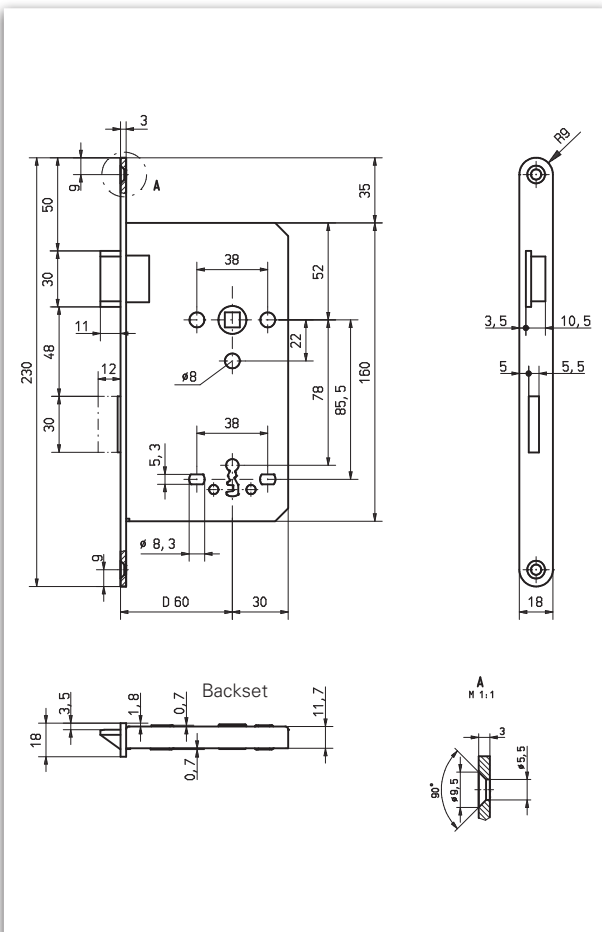

### ■ SYSTEM TECHNOLOGY FOR THE DOOR

GBS 39

Product characteristics		
Lock type	PZ-78 (handle / knob execution)	■
	BB-78	■
	WC-78	■
	RZ-78 (handle / knob execution)	■
Backset	60	■
Face plate	Stainless steel finish	■
Face plate width	18	■
Hub	8 mm*	■
	9 mm	□
■ Yes - No □ On request *Special spring hub		
 Wooden door		

### Description

- Mortise lock / Authority lock (Swiss dimensions)
- Dead bolt steel zinc-plated, single-turn
- Latch with steel-Delrin
- Case zinc-plated

Individual stamping possible on request and at an extra charge.

## GBS 39 ■ Room door lock with Swiss dimensions

Face plate finish	Hub	Backset in mm	Face plate form	Face plate 18 x 230 mm / PZ-78 (handle / knob execution)		Face plate 18 x 230 mm / RZ-78 (handle / knob execution)	
				DIN left	DIN right	DIN left	DIN right
Stainless steel	8	60	round	2039aig01u30107	2039aig01u30207	2039aih01u30107	2039aih01u30207

Face plate finish	Hub	Backset in mm	Face plate form	Face plate 18 x 230 mm / BB-78		Face plate 18 x 230 mm / WC-78	
				DIN left	DIN right	DIN left	DIN right
Stainless steel	8	60	round	2039aic01u30107	2039aic01u30207	2039aif01u30107	2039aif01u30207