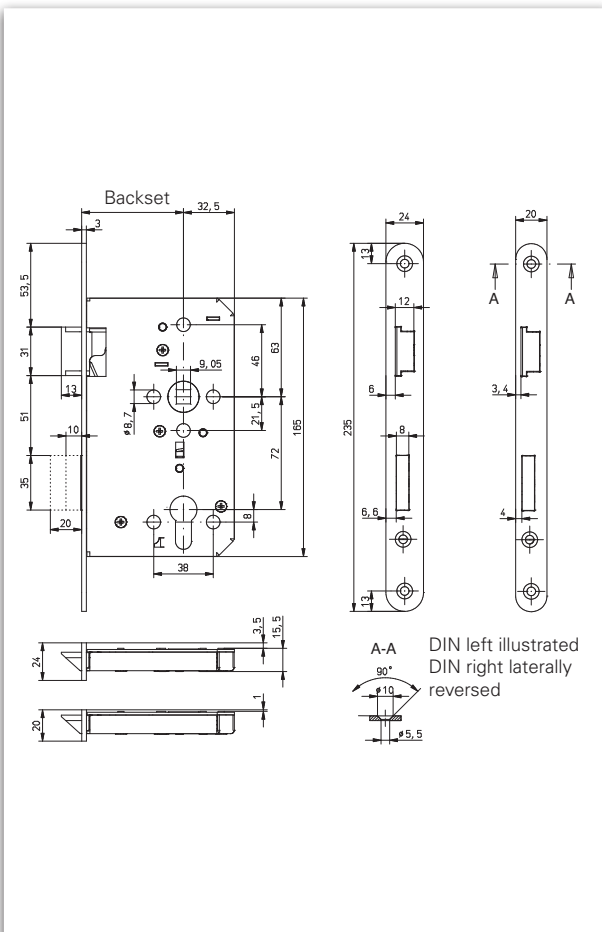

ECO GBS 81

Product information

■ SYSTEM TECHNOLOGY FOR THE DOOR

Product characteristics		
Lock type	PZ-72 (handle / knob execution)	■
	RZ-74 (handle / knob execution)	□
Backset	55	□
	65	■
	80	■
	100	■
Face plate	Stainless steel	■
	Steel zinc-plated	▣
Face plate width	20 round (rebate)	■
	24 round (flush)	■
Hub	9 mm	■
Suitable for the use on fire- and smoke control doors	F	■
Tested and approved acc. to DIN / EN	DIN 18 250 EN 12 209	
■ Yes - No □ On request ▣ See execution		
 Wooden door  Steel door		

Description

- Mortise lock for fire- and smoke control doors
- Tested and approved acc. to **DIN 18 250, EN 12 209**
- Face plate square on request

Individual stamping possible on request and at an extra charge.

ECO

GBS 81 ■ Mortise lock for fire- and smoke control doors

DIN 18 250

EN 12 209

F

Face plate finish	Backset in mm	Face plate form	Face plate 20 x 235 mm / PZ-72 (handle / knob execution)		Face plate 24 x 235 mm / PZ-72 (handle / knob execution)	
			DIN left	DIN right	DIN left	DIN right
Stainless steel	65	round	2081_2AN40BK013	2081_2AN40BK014	2081_2AN40aK013	2081_2AN40aK014
	80	round	2081_2AR40BK013	2081_2AR40BK014	2081_2AR40aK013	2081_2AR40aK014
	100	round	2081_2AV40BK013	2081_2AV40BK014	2081_2AV40aK013	2081_2AV40aK014
Steel zinc-plated	65	round round	-	-	2081_2AN40aJ013	2081_2AN40aJ014