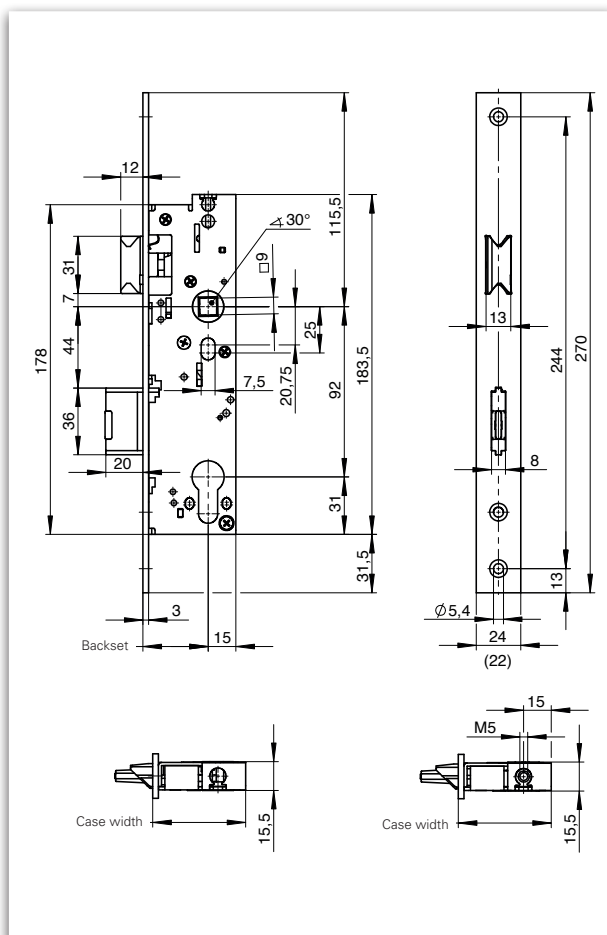

### ■ SYSTEM TECHNOLOGY FOR THE DOOR

Product characteristics			
Lock type	PZ-92	■	
	RZ-94	□	
Backset	30, 35, 40, 45	■	
	Panic function	B	■
		D	■
	E	■	
Face plate	Stainless steel	■	
Face plate width	24	■	
	22	□	
Face plate length	24 x 6 U / 22 x 6 U	□	
	245	■	
	270	■	
Hub	9 mm	■	
Suitable for the use on fire- and smoke control doors	<b>F</b>	■	
Tested and approved acc. to DIN / EN	<b>EN 179</b> 	<b>EN 1125</b> 	
	<b>EN 12 209</b>		
<input checked="" type="checkbox"/> Yes - No <input type="checkbox"/> On request			
 Wooden door  Profile frame door			

**Panic function D**

Face plate finish	Backset in mm	Face plate form	Face plate 24 x 245 mm / PZ-92		Face plate 24 x 270 mm / PZ-92	
			DIN left	DIN right	DIN left	DIN right
Stainless steel	30	square	2097acb02o35130	2097acb02o35230	2097acb02q35130	2097acb02q35230
	35	square	2097adb02o35130	2097adb02o35230	2097adb02q35130	2097adb02q35230
	40	square	2097aeb02o35130	2097aeb02o35230	2097aeb02q35130	2097aeb02q35230
	45	square	2097afb02o35130	2097afb02o35230	2097afb02q35130	2097afb02q35230

**Prepared for top-locking**
**Panic function E**

Face plate finish	Backset in mm	Face plate form	Face plate 24 x 245 mm / PZ-92 (handle / knob execution)	Face plate 24 x 270 mm / PZ-92 (handle / knob execution)
			DIN left / DIN right	DIN left / DIN right
Stainless steel	30	square	2097zcb02o34030	2097zcb02q34030
	35	square	2097zdb02o34030	2097zdb02q34030
	40	square	2097zeb02o34030	2097zeb02q34030
	45	square	2097zfb02o34030	2097zfb02q34030