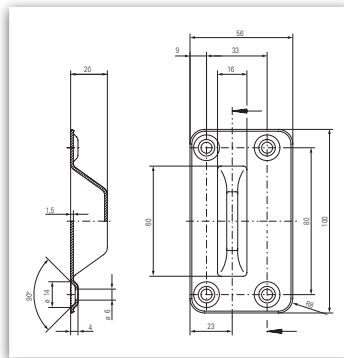

Dimensions	Article number
29 x 16 mm	20840005
	20840006*

Illustration: Switch lock

Dimensioning: Switch lock

Switch lock

Face plate	Article number
20 x 54 mm	20610220
24 x 54 mm	20610221

Illustration: Snap lock

Dimensioning: Snap lock

Snap lock

Face plate	Article number
20 x 54 mm	20610222
24 x 54 mm	20610223

Illustration: Rod guidance below

Dimensioning: Rod guidance below

Rod guidance below

Face plate	Article number
20 x 60 mm	20940803BVZ

Accessories

Illustration: Floor mould

Dimensioning: Floor mould

Dimensioning: Strike plate above

Floor mould adjustable

Face plate	Article number
50 x 80 mm	20980036

Strike plate standard above

Face plate	Article number
52 x 20 mm	2094080443

Illustration: Floor mould

Dimensioning: Floor mould

Floor mould

Face plate	Article number
100 x 56 mm	2098003146

Accessorie set GBS 94
Accessorie set for door height up to 2.600 mm - Face plate switch lock 20 mm