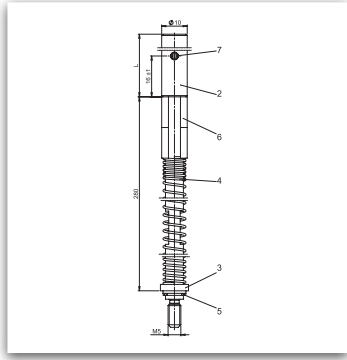

ECO Panic-, Lock and Bolting Technology ■ Accessories

Product information

■ SYSTEM TECHNOLOGY FOR THE DOOR

Dimensioning: Type 20

Dimensioning: Type 08

Dimensioning: Type 02

Strike plate

Type	Execution	Article number
02	square	2Z01020000ED000
08	round	2Z01080000RD000
	square	2Z01080000ED000
20	square	2Z01200000ED000

Illustration: Strike plate

Dimensioning: Strike plate

Strike plates GBS 82 and GBS 83

Dimensions	Article number
24 x 235 x 3 mm	2082000143

Dimensioning: Drive dead bolt rod GBS 130

Drive dead bolt rod GBS 13x / 14x

Length mm (B)	Article number
1.135	20940890
1.385	20940891
1.635	20940892
1.885	20940893
2.135	20940894
2.385	20940895
2.635	20940896

Dimensioning: Drive dead bolt rod GBS 96 / 97

Drive dead bolt rod GBS 96 / 97 above

Length mm (B)	Article number
1.400	20980110
1.900	20980109
2.400	20980108

Accessories

Dimensioning: Drive dead bolt rod Standard

Drive dead bolt rod Standard

Length mm (B)	Article number
450	20940850BVZ
500	20940851BVZ
635	20940852BVZ
700	20940853BVZ
760	20940854BVZ
885	20940855BVZ
950	20940856BVZ
1.000	20940857BVZ
1.010	20940858BVZ
1.135	20940859BVZ
1.200	20940860BVZ
1.385	20940861BVZ
1.500	20940862BVZ
2.000	20940863BVZ
2.500	20940864BVZ
3.000	20940865BVZ