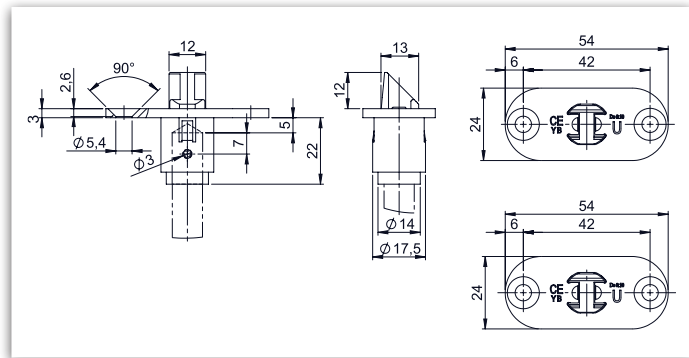

Length mm (B)	Article number
1.400	20980110
1.900	20980109
2.400	20980108

Accessories

Dimensioning: Drive dead bolt rod Standard

Drive dead bolt rod Standard

Length mm (B)	Article number
450	20940850BVZ
500	20940851BVZ
635	20940852BVZ
700	20940853BVZ
760	20940854BVZ
885	20940855BVZ
950	20940856BVZ
1.000	20940857BVZ
1.010	20940858BVZ
1.135	20940859BVZ
1.200	20940860BVZ
1.385	20940861BVZ
1.500	20940862BVZ
2.000	20940863BVZ
2.500	20940864BVZ
3.000	20940865BVZ

Dimensioning: Drive dead bolt rod planet

Drive dead bolt rod Standard planet

Length mm (B)	Article number
917	20940880BVZ
926	20940881BVZ
966	20940882BVZ
1.440	20940883BVZ
1.414	20940884BVZ

Accessories

Illustration: Floor mould

Dimensions	Article number
29 x 16 mm	20840005
	20840006*

Illustration: Switch lock

Dimensioning: Switch lock

Switch lock

Face plate	Article number
20 x 54 mm	20610220
24 x 54 mm	20610221

Illustration: Snap lock

Dimensioning: Snap lock

Snap lock

Face plate	Article number
20 x 54 mm	20610222
24 x 54 mm	20610223

Illustration: Rod guidance below

Dimensioning: Rod guidance below

Rod guidance below

Face plate	Article number
20 x 60 mm	20940803BVZ