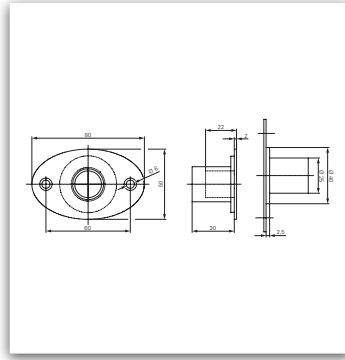

Length mm (B)	Article number
1.400	20980110
1.900	20980109
2.400	20980108

Accessories

Dimensioning: Drive dead bolt rod Standard

Drive dead bolt rod Standard

Length mm (B)	Article number
450	20940850BVZ
500	20940851BVZ
635	20940852BVZ
700	20940853BVZ
760	20940854BVZ
885	20940855BVZ
950	20940856BVZ
1.000	20940857BVZ
1.010	20940858BVZ
1.135	20940859BVZ
1.200	20940860BVZ
1.385	20940861BVZ
1.500	20940862BVZ
2.000	20940863BVZ
2.500	20940864BVZ
3.000	20940865BVZ

Dimensions	Article number
29 x 16 mm	20840005
	20840006*

Illustration: Switch lock

Dimensioning: Switch lock

Switch lock

Face plate	Article number
20 x 54 mm	20610220
24 x 54 mm	20610221

Illustration: Snap lock

Dimensioning: Snap lock

Snap lock

Face plate	Article number
20 x 54 mm	20610222
24 x 54 mm	20610223

Illustration: Rod guidance below

Dimensioning: Rod guidance below

Rod guidance below

Face plate	Article number
20 x 60 mm	20940803BVZ

Accessories

Illustration: Floor mould

Dimensioning: Floor mould

Dimensioning: Strike plate above

Floor mould adjustable

Face plate	Article number
50 x 80 mm	20980036

Strike plate standard above

Face plate	Article number
52 x 20 mm	2094080443