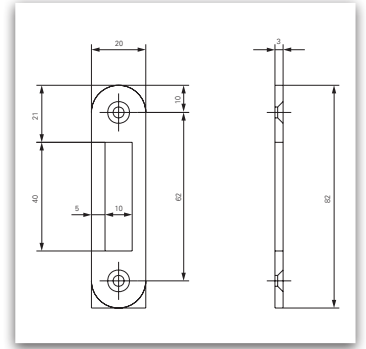

ECO Panic-, Lock and Bolting Technology ■ Accessories

Product information

■ SYSTEM TECHNOLOGY FOR THE DOOR

Dimensioning: Type 20

Dimensioning: Type 08

Dimensioning: Type 02

Strike plate

Type	Execution	Article number
02	square	2Z01020000ED000
08	round	2Z01080000RD000
	square	2Z01080000ED000
20	square	2Z01200000ED000

Illustration: Strike plate

Dimensioning: Strike plate

Strike plates GBS 82 and GBS 83

Dimensions	Article number
24 x 235 x 3 mm	2082000143

Dimensioning: Drive dead bolt rod GBS 130

Drive dead bolt rod GBS 13x / 14x

Length mm (B)	Article number
1.135	20940890
1.385	20940891
1.635	20940892
1.885	20940893
2.135	20940894
2.385	20940895
2.635	20940896

Dimensioning: Drive dead bolt rod GBS 96 / 97

Drive dead bolt rod GBS 96 / 97 above

Length mm (B)	Article number
1.400	20980110
1.900	20980109
2.400	20980108

Accessories

Dimensioning: Drive dead bolt rod Standard

Drive dead bolt rod Standard

Length mm (B)	Article number
450	20940850BVZ
500	20940851BVZ
635	20940852BVZ
700	20940853BVZ
760	20940854BVZ
885	20940855BVZ
950	20940856BVZ
1.000	20940857BVZ
1.010	20940858BVZ
1.135	20940859BVZ
1.200	20940860BVZ
1.385	20940861BVZ
1.500	20940862BVZ
2.000	20940863BVZ
2.500	20940864BVZ
3.000	20940865BVZ