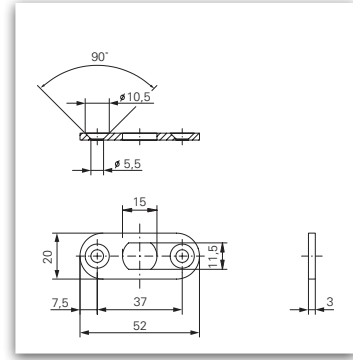

Length mm (B)	Article number
1.400	20980110
1.900	20980109
2.400	20980108

Accessories

Dimensioning: Drive dead bolt rod Standard

Drive dead bolt rod Standard

Length mm (B)	Article number
450	20940850BVZ
500	20940851BVZ
635	20940852BVZ
700	20940853BVZ
760	20940854BVZ
885	20940855BVZ
950	20940856BVZ
1.000	20940857BVZ
1.010	20940858BVZ
1.135	20940859BVZ
1.200	20940860BVZ
1.385	20940861BVZ
1.500	20940862BVZ
2.000	20940863BVZ
2.500	20940864BVZ
3.000	20940865BVZ

Dimensions	Article number
29 x 16 mm	20840005
	20840006*

Illustration: Switch lock

Dimensioning: Switch lock

Switch lock

Face plate	Article number
20 x 54 mm	20610220
24 x 54 mm	20610221

Illustration: Snap lock

Dimensioning: Snap lock

Snap lock

Face plate	Article number
20 x 54 mm	20610222
24 x 54 mm	20610223

Illustration: Rod guidance below

Dimensioning: Rod guidance below

Rod guidance below

Face plate	Article number
20 x 60 mm	20940803BVZ

Accessories

Illustration: Floor mould

Dimensioning: Floor mould

Dimensioning: Strike plate above

Floor mould adjustable

Face plate	Article number
50 x 80 mm	20980036

Strike plate standard above

Face plate	Article number
52 x 20 mm	2094080443