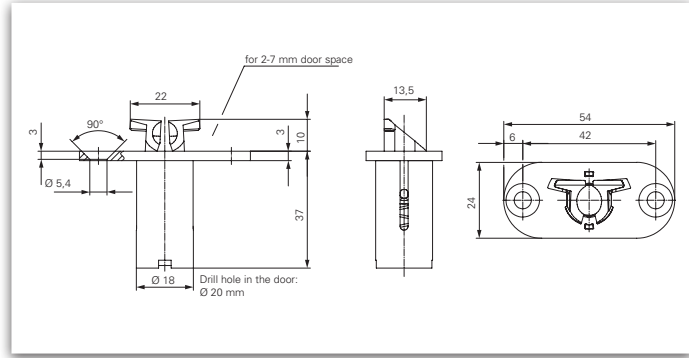

Dimensioning: Drive dead bolt rod planet

Drive dead bolt rod Standard planet

Length mm (B)	Article number
917	20940880BVZ
926	20940881BVZ
966	20940882BVZ
1.440	20940883BVZ
1.414	20940884BVZ

Accessories

Illustration: Floor mould

Dimensioning: Floor mould

Floor mould round GBS 84

Dimensions	Article number
29 x 32 mm	20840004

Illustration: Rod guidance

Dimensioning: Rod guidance

Illustration: Steel plate for rod guidance*

Rod guidance round GBS 84

Dimensions	Article number
29 x 16 mm	20840005
	20840006*

Illustration: Switch lock

Dimensioning: Switch lock

Switch lock

Face plate	Article number
20 x 54 mm	20610220
24 x 54 mm	20610221

Illustration: Snap lock

Dimensioning: Snap lock

Snap lock

Face plate	Article number
20 x 54 mm	20610222
24 x 54 mm	20610223

Illustration: Rod guidance below

Dimensioning: Rod guidance below

Rod guidance below

Face plate	Article number
20 x 60 mm	20940803BVZ