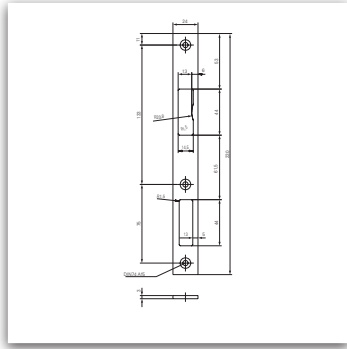

ECO Panic-, Lock and Bolting Technology ■ Accessories

Product information

■ SYSTEM TECHNOLOGY FOR THE DOOR

Dimensioning: Type 20

Dimensioning: Type 08

Dimensioning: Type 02

Strike plate

Type	Execution	Article number
02	square	2Z01020000ED000
08	round	2Z01080000RD000
	square	2Z01080000ED000
20	square	2Z01200000ED000

Illustration: Strike plate

Dimensioning: Strike plate

Strike plates GBS 82 and GBS 83

Dimensions	Article number
24 x 235 x 3 mm	2082000143

Dimensioning: Drive dead bolt rod GBS 130

Drive dead bolt rod GBS 13x / 14x

Length mm (B)	Article number
1.135	20940890
1.385	20940891
1.635	20940892
1.885	20940893
2.135	20940894
2.385	20940895
2.635	20940896

Dimensioning: Drive dead bolt rod GBS 96 / 97

Drive dead bolt rod GBS 96 / 97 above

Length mm (B)	Article number
1.400	20980110
1.900	20980109
2.400	20980108

Accessories

Dimensioning: Drive dead bolt rod Standard

Drive dead bolt rod Standard

Length mm (B)	Article number
450	20940850BVZ
500	20940851BVZ
635	20940852BVZ
700	20940853BVZ
760	20940854BVZ
885	20940855BVZ
950	20940856BVZ
1.000	20940857BVZ
1.010	20940858BVZ
1.135	20940859BVZ
1.200	20940860BVZ
1.385	20940861BVZ
1.500	20940862BVZ
2.000	20940863BVZ
2.500	20940864BVZ
3.000	20940865BVZ