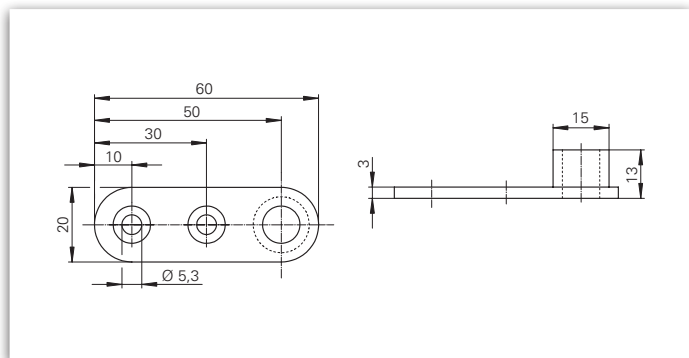

Dimensions	Article number
29 x 16 mm	20840005
	20840006*

Illustration: Switch lock

Dimensioning: Switch lock

Switch lock

Face plate	Article number
20 x 54 mm	20610220
24 x 54 mm	20610221

Illustration: Snap lock

Dimensioning: Snap lock

Snap lock

Face plate	Article number
20 x 54 mm	20610222
24 x 54 mm	20610223

Illustration: Rod guidance below

Dimensioning: Rod guidance below

Rod guidance below

Face plate	Article number
20 x 60 mm	20940803BVZ