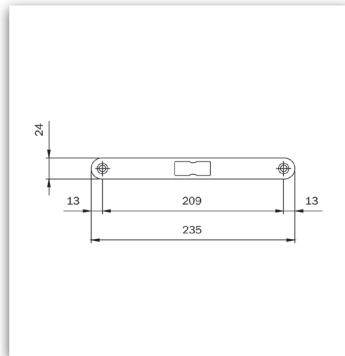

Illustration: Strike plate

Dimensioning: Strike plate

Strike plates GBS 82 and GBS 83

Dimensions	Article number
24 x 235 x 3 mm	2082000143

Dimensioning: Drive dead bolt rod GBS 130

Drive dead bolt rod GBS 13x / 14x

Length mm (B)	Article number
1.135	20940890
1.385	20940891
1.635	20940892
1.885	20940893
2.135	20940894
2.385	20940895
2.635	20940896

Dimensioning: Drive dead bolt rod GBS 96 / 97

Drive dead bolt rod GBS 96 / 97 above

Dimensions	Article number
29 x 16 mm	20840005
	20840006*

Illustration: Switch lock

Dimensioning: Switch lock

Switch lock

Face plate	Article number
20 x 54 mm	20610220
24 x 54 mm	20610221

Illustration: Snap lock

Dimensioning: Snap lock

Snap lock

Face plate	Article number
20 x 54 mm	20610222
24 x 54 mm	20610223

Illustration: Rod guidance below

Dimensioning: Rod guidance below

Rod guidance below

Face plate	Article number
20 x 60 mm	20940803BVZ