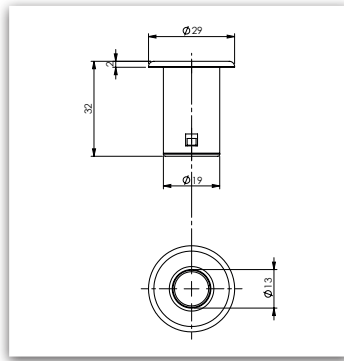

Length mm (B)	Article number
1.400	20980110
1.900	20980109
2.400	20980108

Accessories

Dimensioning: Drive dead bolt rod Standard

Drive dead bolt rod Standard

Length mm (B)	Article number
450	20940850BVZ
500	20940851BVZ
635	20940852BVZ
700	20940853BVZ
760	20940854BVZ
885	20940855BVZ
950	20940856BVZ
1.000	20940857BVZ
1.010	20940858BVZ
1.135	20940859BVZ
1.200	20940860BVZ
1.385	20940861BVZ
1.500	20940862BVZ
2.000	20940863BVZ
2.500	20940864BVZ
3.000	20940865BVZ

Dimensioning: Drive dead bolt rod planet

Drive dead bolt rod Standard planet

Length mm (B)	Article number
917	20940880BVZ
926	20940881BVZ
966	20940882BVZ
1.440	20940883BVZ
1.414	20940884BVZ

Accessories

Illustration: Floor mould

Dimensions	Article number
29 x 16 mm	20840005
	20840006*

Illustration: Switch lock

Dimensioning: Switch lock

Switch lock

Face plate	Article number
20 x 54 mm	20610220
24 x 54 mm	20610221

Illustration: Snap lock

Dimensioning: Snap lock

Snap lock

Face plate	Article number
20 x 54 mm	20610222
24 x 54 mm	20610223

Illustration: Rod guidance below

Dimensioning: Rod guidance below

Rod guidance below

Face plate	Article number
20 x 60 mm	20940803BVZ