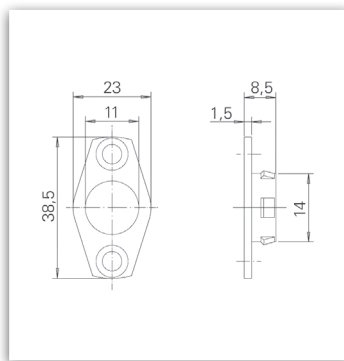

Dimensioning: Rod guidance