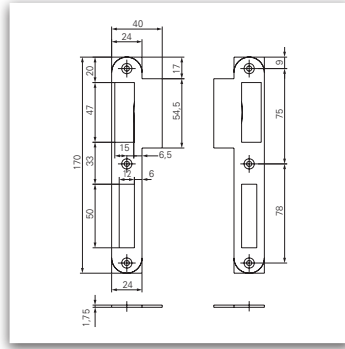

ECO Panic-, Lock and Bolting Technology ■ Accessories

Product information

■ SYSTEM TECHNOLOGY FOR THE DOOR

Dimensioning: Type 20

Dimensioning: Type 08

Dimensioning: Type 02

Strike plate

Type	Execution	Article number
02	square	2Z01020000ED000
08	round	2Z01080000RD000
	square	2Z01080000ED000
20	square	2Z01200000ED000

Illustration: Strike plate

Dimensioning: Strike plate

Strike plates GBS 82 and GBS 83

Dimensions	Article number
24 x 235 x 3 mm	2082000143

Dimensioning: Drive dead bolt rod GBS 130

Drive dead bolt rod GBS 13x / 14x

Length mm (B)	Article number
1.135	20940890
1.385	20940891
1.635	20940892
1.885	20940893
2.135	20940894
2.385	20940895
2.635	20940896

Dimensioning: Drive dead bolt rod GBS 96 / 97

Drive dead bolt rod GBS 96 / 97 above

Length mm (B)	Article number
1.400	20980110
1.900	20980109
2.400	20980108

Accessories

Dimensioning: Drive dead bolt rod Standard

Drive dead bolt rod Standard

Length mm (B)	Article number
450	20940850BVZ
500	20940851BVZ
635	20940852BVZ
700	20940853BVZ
760	20940854BVZ
885	20940855BVZ
950	20940856BVZ
1.000	20940857BVZ
1.010	20940858BVZ
1.135	20940859BVZ
1.200	20940860BVZ
1.385	20940861BVZ
1.500	20940862BVZ
2.000	20940863BVZ
2.500	20940864BVZ
3.000	20940865BVZ